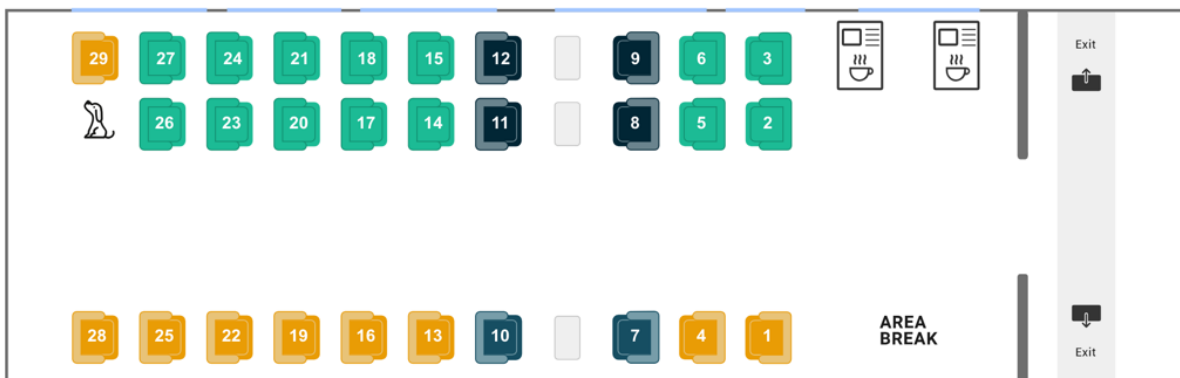

Car 4: Prima

Car 3: Prima