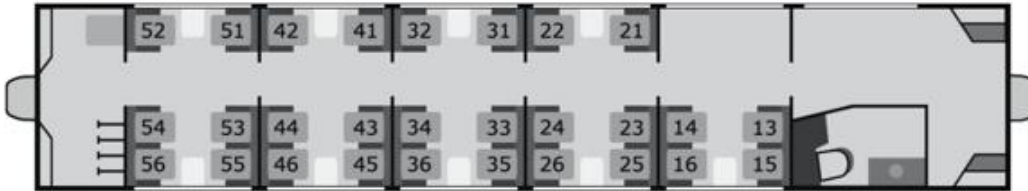

Bernina Express

Seating plans in panorama coaches

1st class

2nd class

Which seats face forward? Which side to sit?

The reservation system doesn't know which way round each carriage will be marshalled in the train, so you can't tell.

Train 951/955 to Tirano
Train 950/952 to Chur

2nd class 2nd class 2nd class 2nd class 1st class 1st class

Train 971/973/975 to Tirano
Train 972/974/976 to St. Moritz

1st class 1st class 2nd class 2nd class 2nd class 2nd class