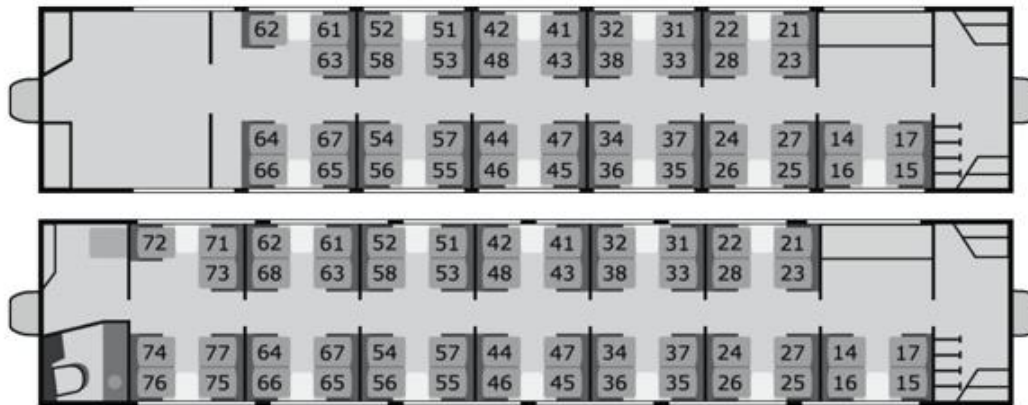

Bernina Express

Seating plans in panorama coaches

1st class

2nd class

Which seats face forward? Which side to sit?

The reservation system doesn't know which way round each carriage will be marshalled in the train, so you can't tell.

Train 951/955 to Tirano
Train 950/952 to Chur

2nd class 2nd class 2nd class 2nd class 1st class 1st class

Train 971/973/975 to Tirano
Train 972/974/976 to St. Moritz

1st class 1st class 2nd class 2nd class 2nd class 2nd class